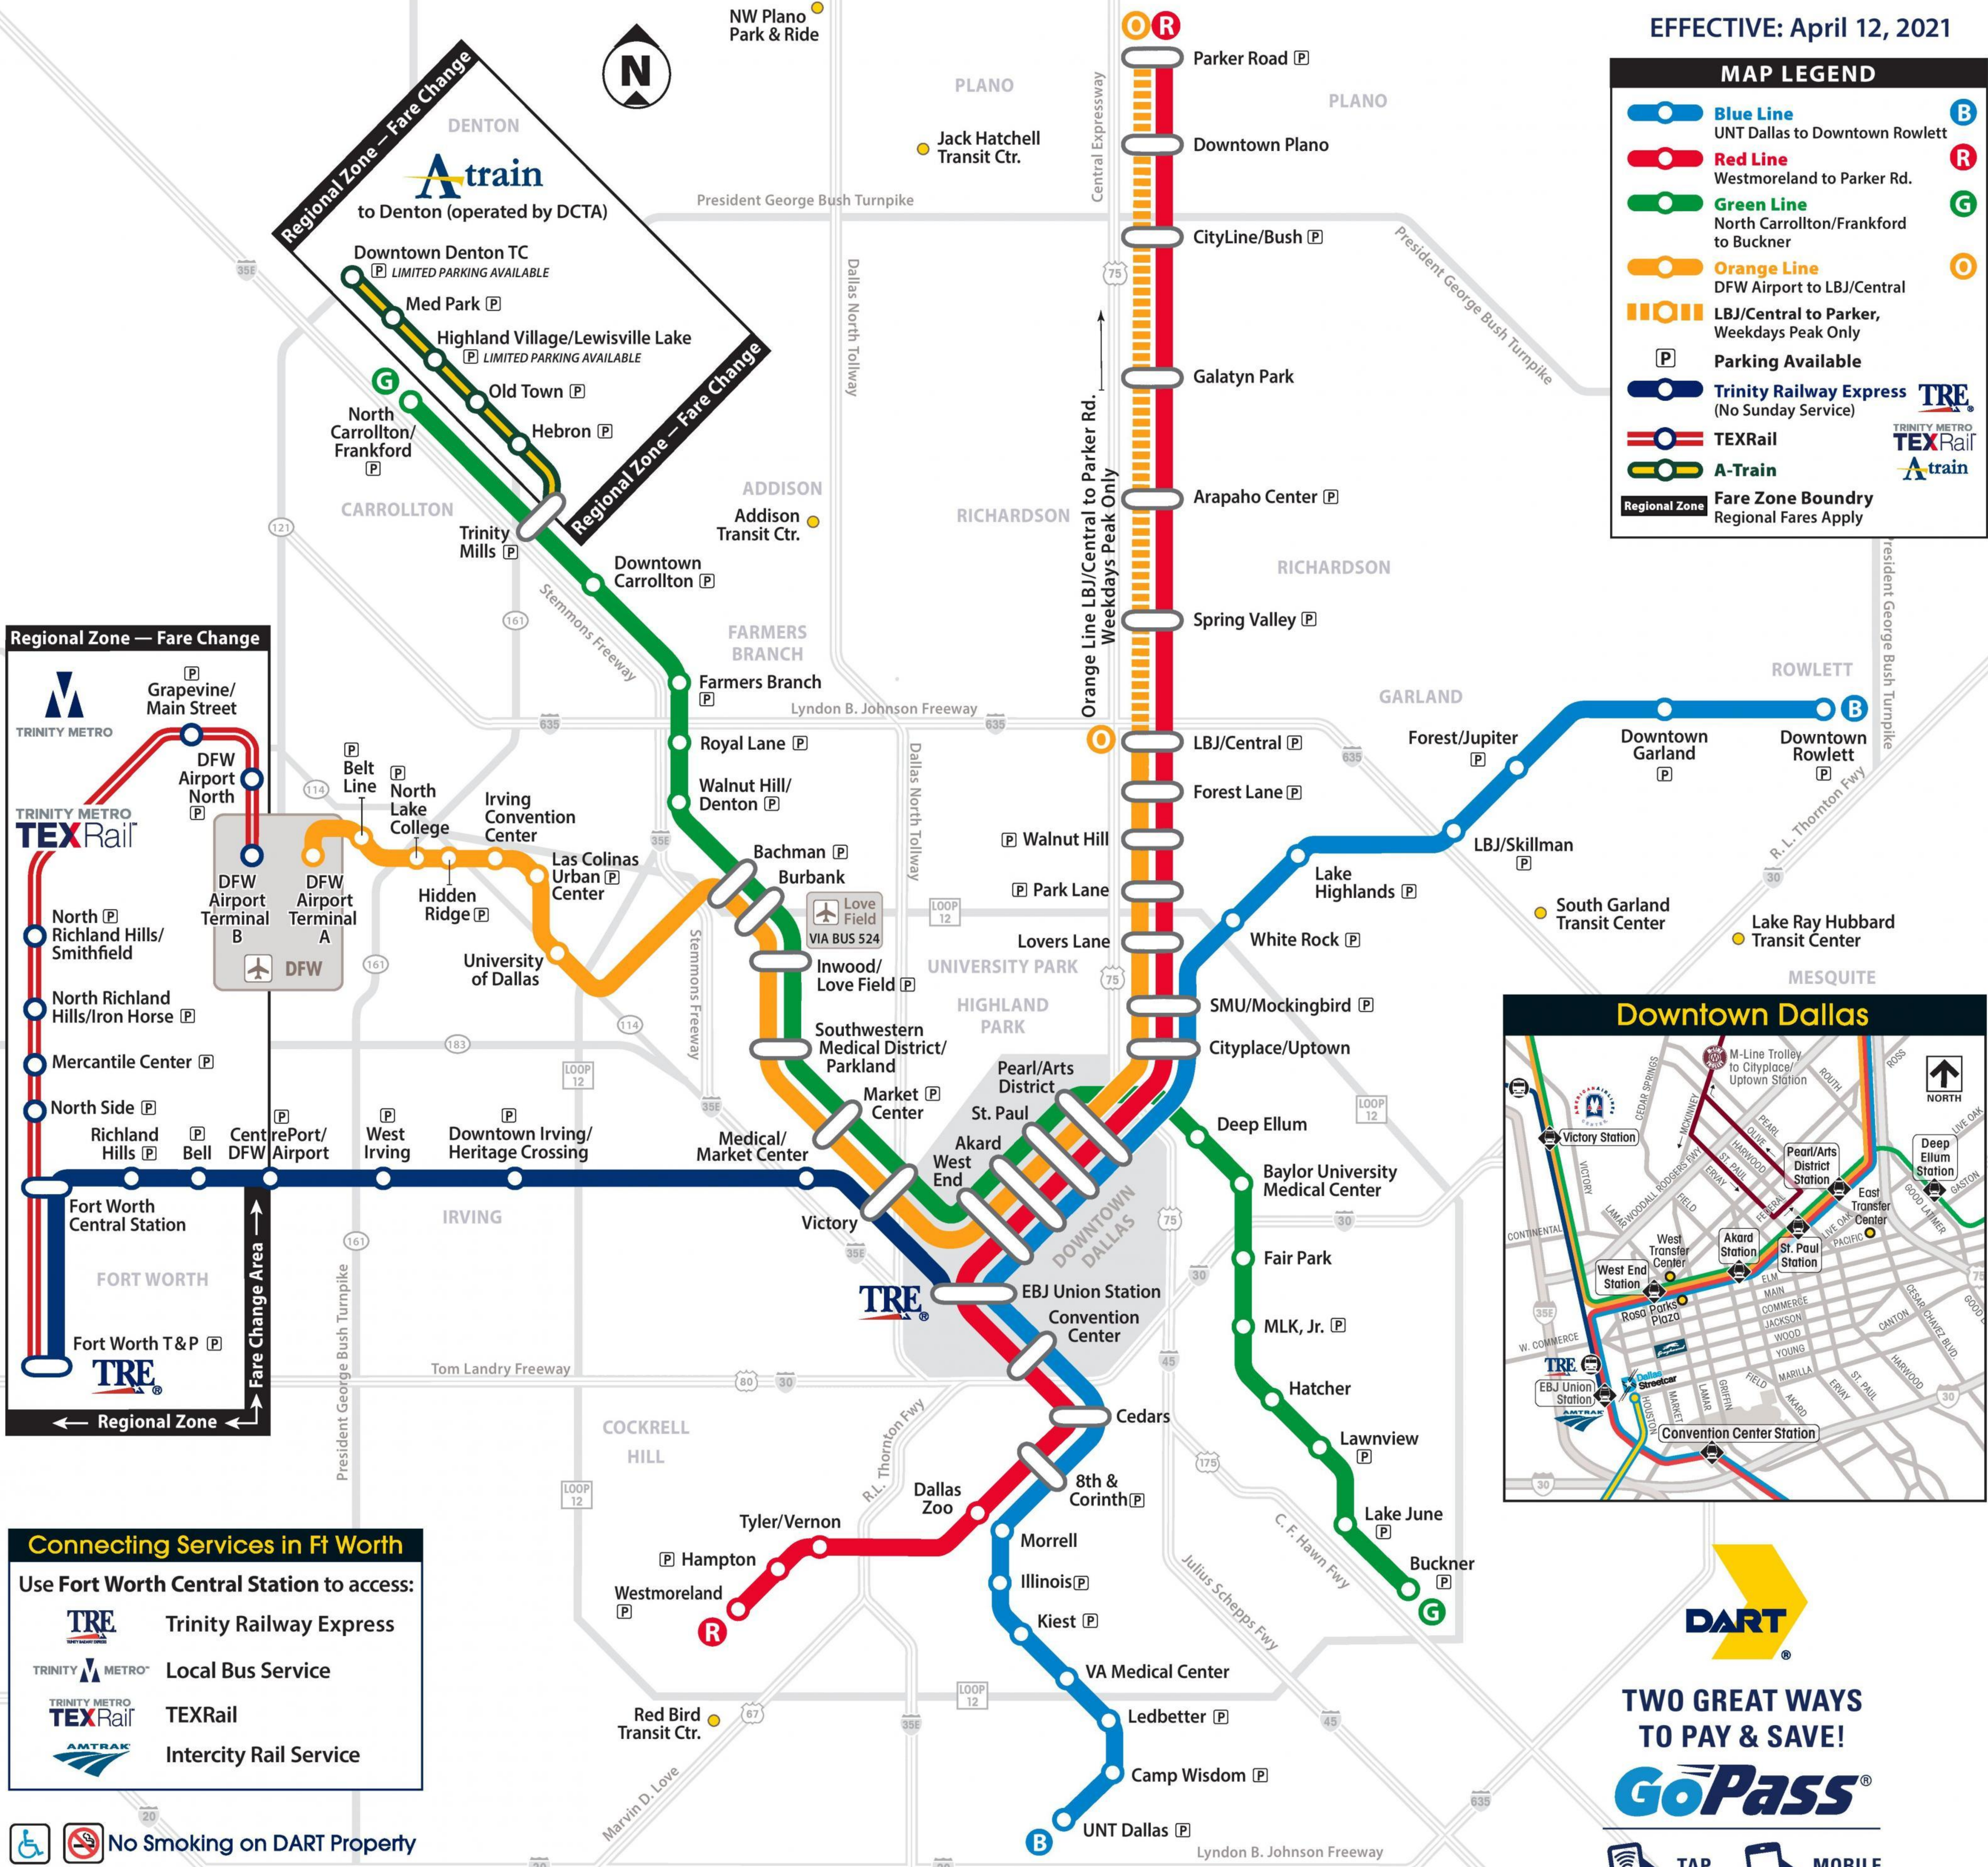

Rail System Map

EFFECTIVE: April 12, 2021

MAP LEGEND

	Blue Line UNT Dallas to Downtown Rowlett	
	Red Line Westmoreland to Parker Rd.	
	Green Line North Carrollton/Frankford to Buckner	
	Orange Line DFW Airport to LBJ/Central	
	LBJ/Central to Parker, Weekdays Peak Only	
	Parking Available	
	Trinity Railway Express (No Sunday Service)	
	TEXRail	
	A-Train	
	Fare Zone Boundry Regional Fares Apply	

Regional Zone — Fare Change

TRINITY METRO
TRINITY METRO TEXRail
DFW Airport North
DFW Airport Terminal B
DFW Airport Terminal A
North Richland Hills/Smithfield
North Richland Hills/Iron Horse
Mercantile Center
North Side
Richland Hills
Bell
CenterPort/DFW
West Irving
Downtown Irving/Heritage Crossing
Fort Worth Central Station
Fort Worth T & P
Regional Zone

Connecting Services in Ft Worth

Use Fort Worth Central Station to access:

- Trinity Railway Express
- Local Bus Service
- TEXRail
- Intercity Rail Service

TWO GREAT WAYS TO PAY & SAVE!

GoPass

TAP CARD MOBILE APP