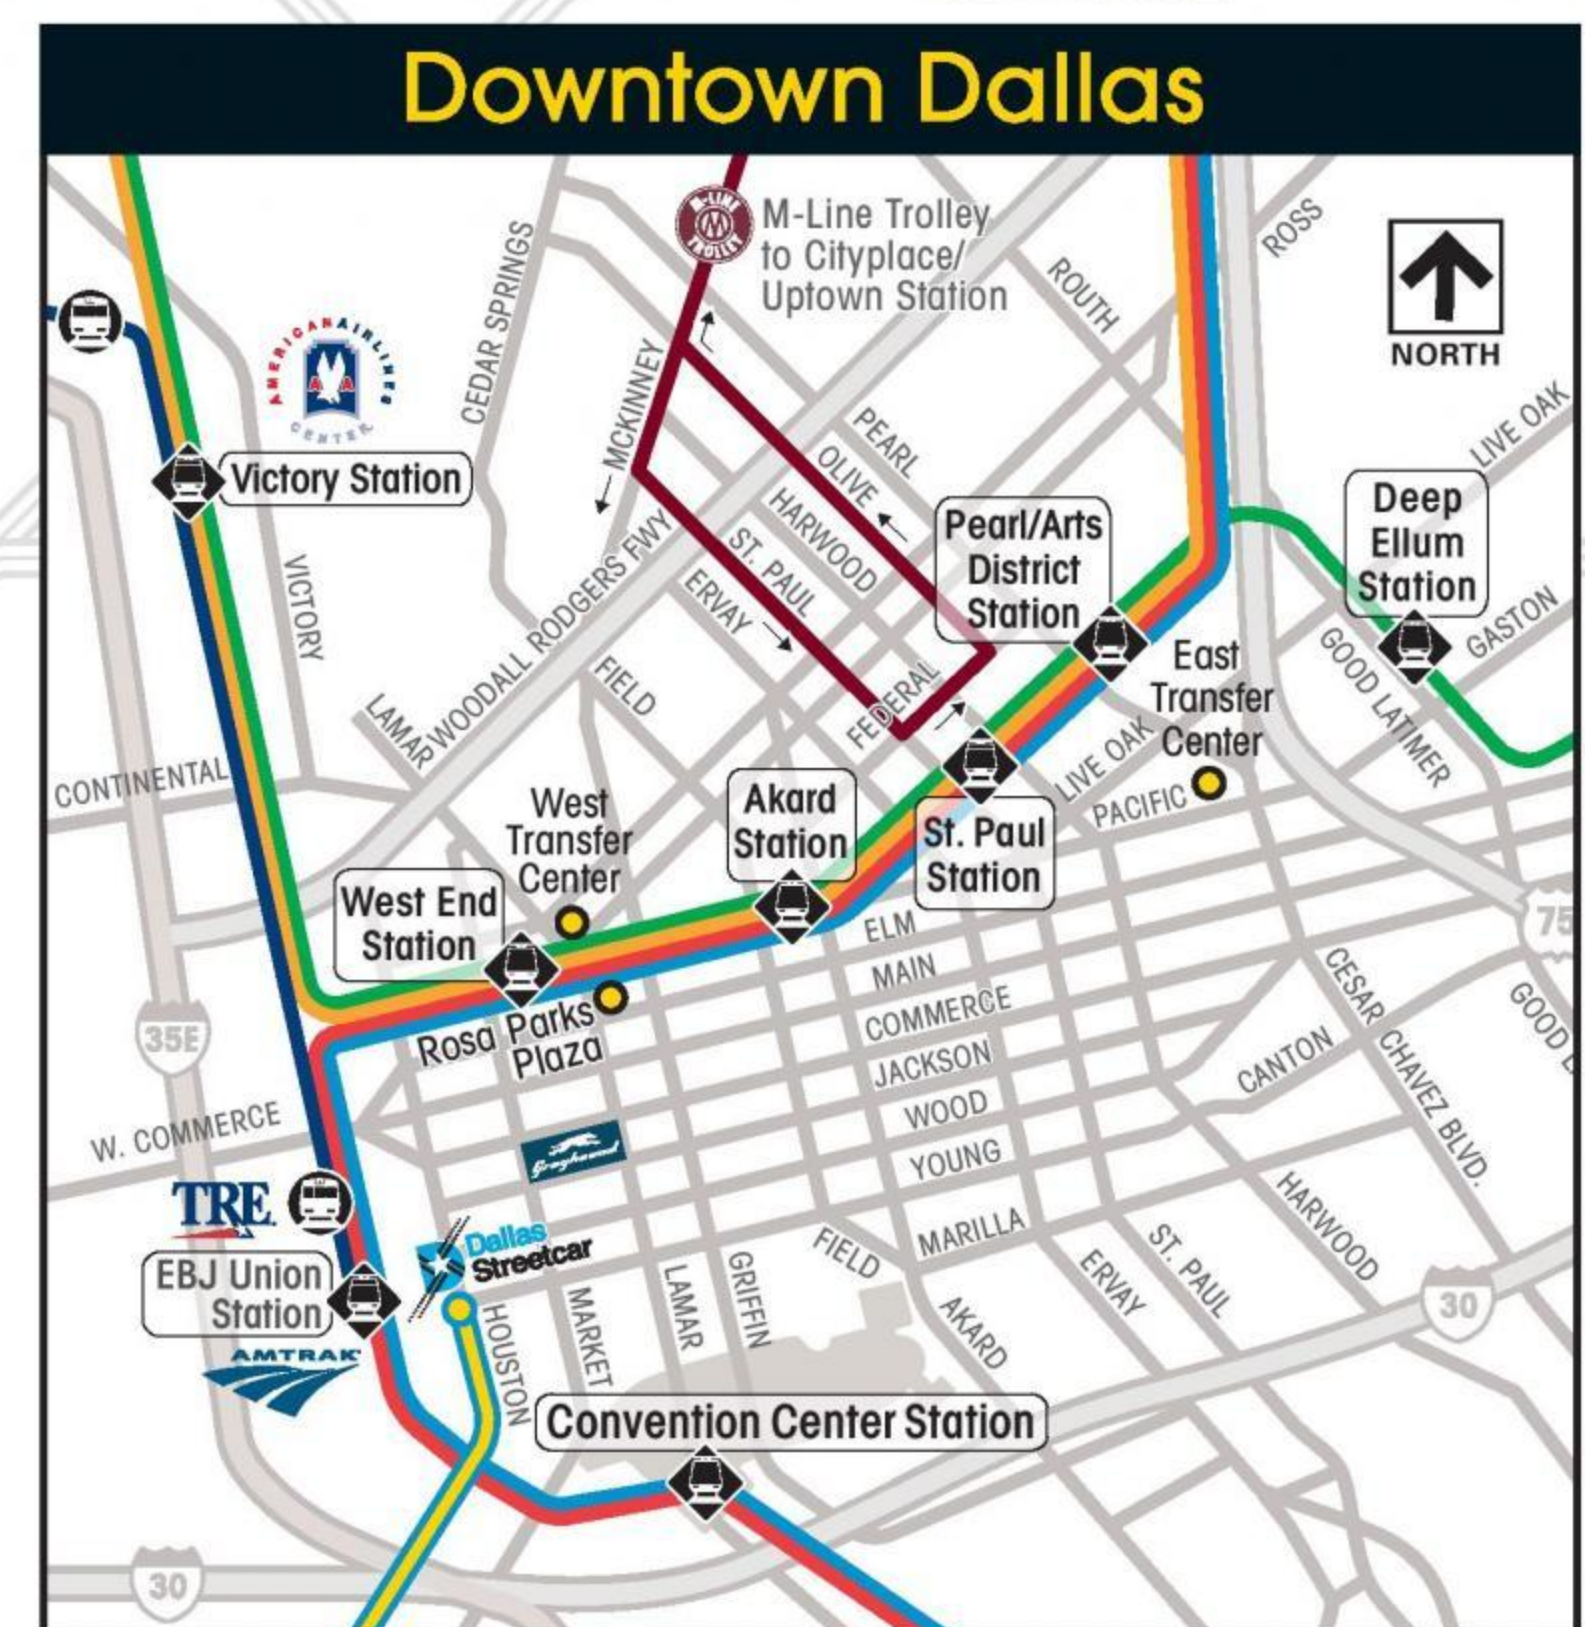

Rail System Map

EFFECTIVE: April 12, 2021

MAP LEGEND

	Blue Line UNT Dallas to Downtown Rowlett	
	Red Line Westmoreland to Parker Rd.	
	Green Line North Carrollton/Frankford to Buckner	
	Orange Line DFW Airport to LBJ/Central	
	LBJ/Central to Parker, Weekdays Peak Only	
	Parking Available	
	Trinity Railway Express (No Sunday Service)	
	TEXRail	
	A-Train	
	Fare Zone Boundry Regional Fares Apply	

Regional Zone — Fare Change

TRINITY METRO
TRINITY METRO TEXRail
DFW Airport North
DFW Airport Terminal B
DFW Airport Terminal A
North Richland Hills/Smithfield
North Richland Hills/Iron Horse
Mercantile Center
North Side
Richland Hills
Bell
CenterPort/DFW
West Irving
Downtown Irving/Heritage Crossing
Fort Worth Central Station
Fort Worth T & P
Regional Zone

Connecting Services in Ft Worth

Use Fort Worth Central Station to access:

- Trinity Railway Express
- Local Bus Service
- TEXRail
- Intercity Rail Service

TWO GREAT WAYS TO PAY & SAVE!

GoPass

TAP CARD MOBILE APP